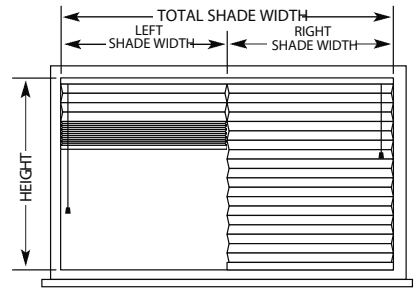

The Cellular Shade Collection

2-on-1 Headrail