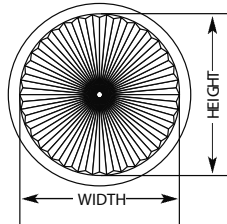

The Cellular Shade Collection

Circle