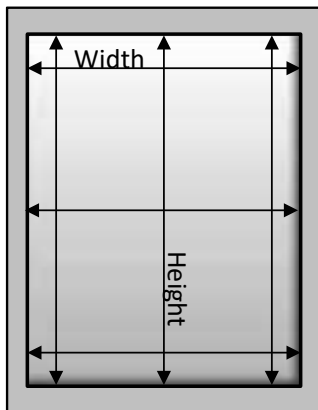

Inside Mount:

Inside mount shades are installed inside the window frame.

1. Measure the exact inside width of the window frame from one inside edge to the other. Take three measurements - one near the top, one in the center, and one near the bottom. Record the narrowest measurement.
2. Measure the exact height in three places: left, center and right from top edge of opening to top of sill. Record the longest measurement for horizontal blinds.
3. Do not take deductions on inside mount measurements. The factory will take an 3/8" allowances for operating clearance
4. Measure the window diagonally in two places as shown. If the two diagonal measurements are not the same, we suggest an outside mount application for the best shade performance and appearance.

Outside Mount:

Outside mount shades are installed outside the window frame, covering an area larger than the window itself.

1. Measure the exact width of area to be covered. Be certain the measurement overlaps the window opening by at least 1 1/2" on each side to ensure privacy and light control.
2. Measure exact height to be covered, including desired overlap (usually from top edge of molding to bottom edge, or top of sill). If there is no sill, measure to where the blind is to reach.
3. The factory does not make deductions for an outside mount.

Inside Mount (IM)