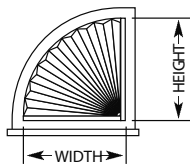

Day/Night corded

Day/Night Cordless

2-on-1 Headrail

Standard Arch

Half Arch

Circle

Simple Touch™

Motorized