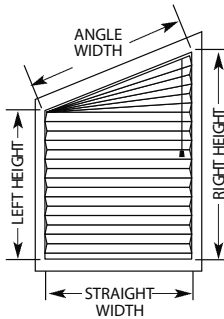

The Cellular Shade Collection

Trapezoid