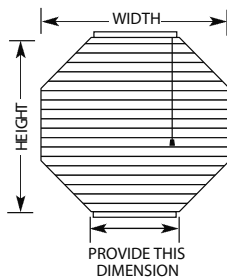

The Cellular Shade Collection

Octagon