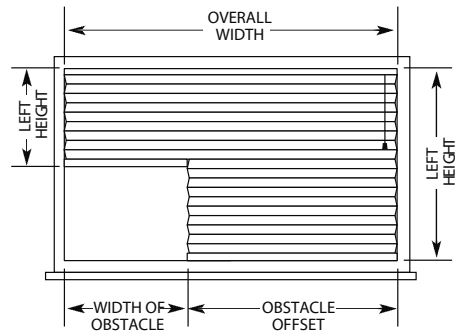

The Cellular Shade Collection

Cutout