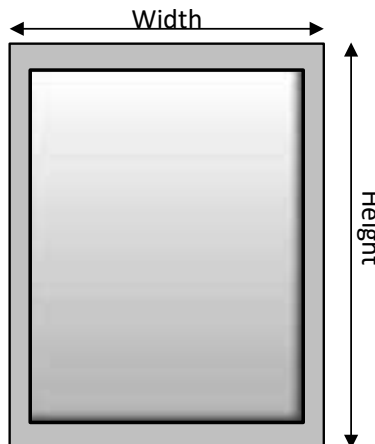

Outside Mount (OM)

! WARNING/ADVERTENCIA	
	Window blind cord can STRANGLE your child. To prevent strangulation, purchase cordless products or products with inaccessible cords.
	La cuerda de la persiana puede ESTRANGULAR a su niño. Para evitar el estrangulamiento, compre alternativas cuerda o productos con cuerdas inaccesibles.